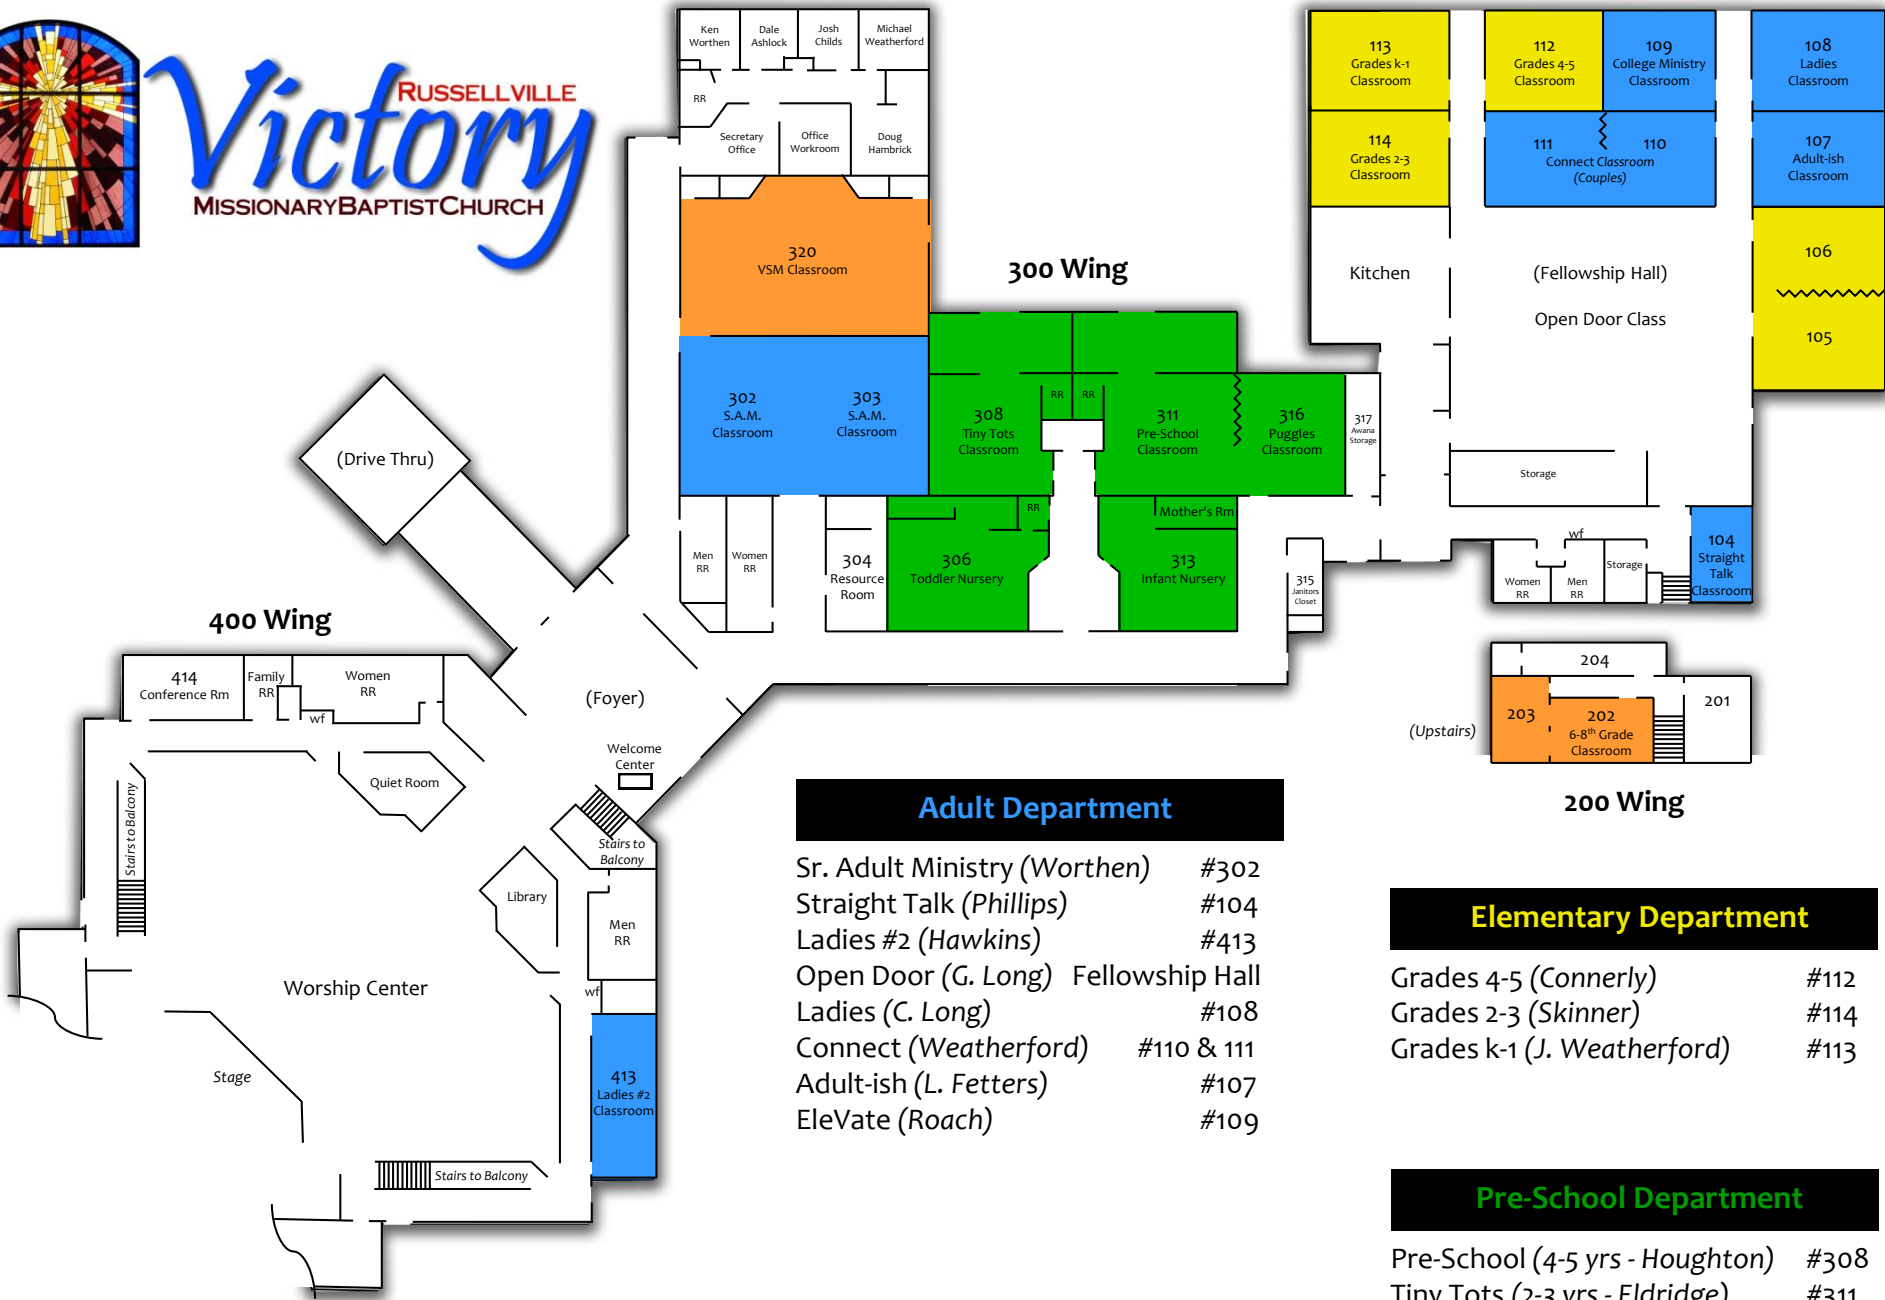

RUSSELLVILLE Victory MISSIONARY BAPTIST CHURCH

Adult Department

- Sr. Adult Ministry (Worthen) #302
- Straight Talk (Phillips) #104
- Ladies #2 (Hawkins) #413
- Open Door (G. Long) Fellowship Hall
- Ladies (C. Long) #108
- Connect (Weatherford) #110 & 111
- Adult-ish (L. Fetters) #107
- EleVate (Roach) #109

Elementary Department

- Grades 4-5 (Connerly) #112
- Grades 2-3 (Skinner) #114
- Grades k-1 (J. Weatherford) #113

Pre-School Department

- Pre-School (4-5 yrs - Houghton) #308
- Tiny Tots (2-3 yrs - Eldridge) #311
- Nursery (Toddlers) #306
- Nursery (Infants) #313